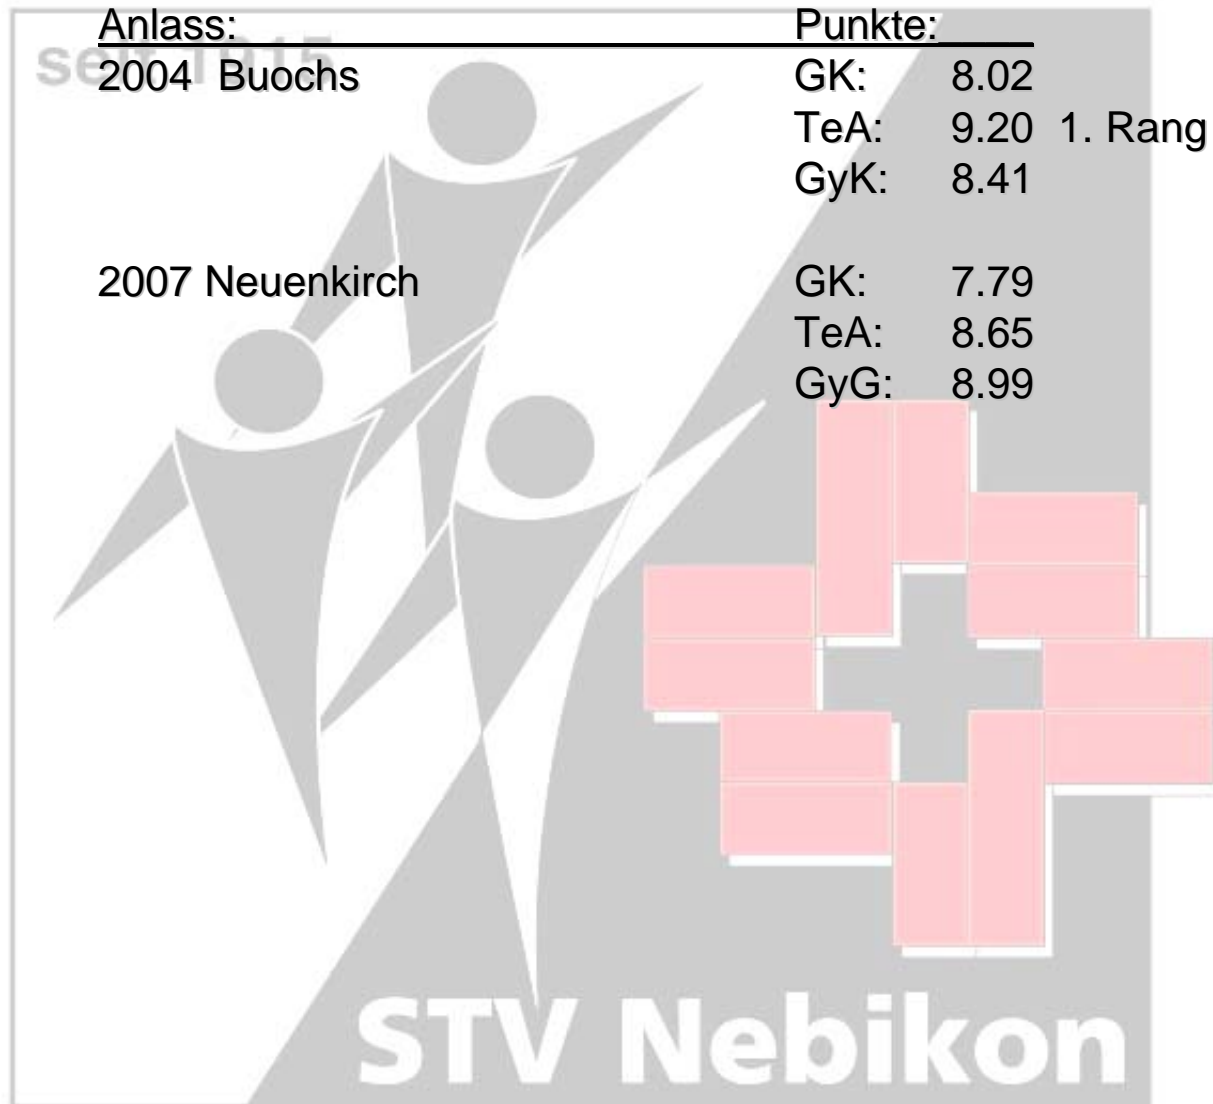

Verbandsmeisterschaften